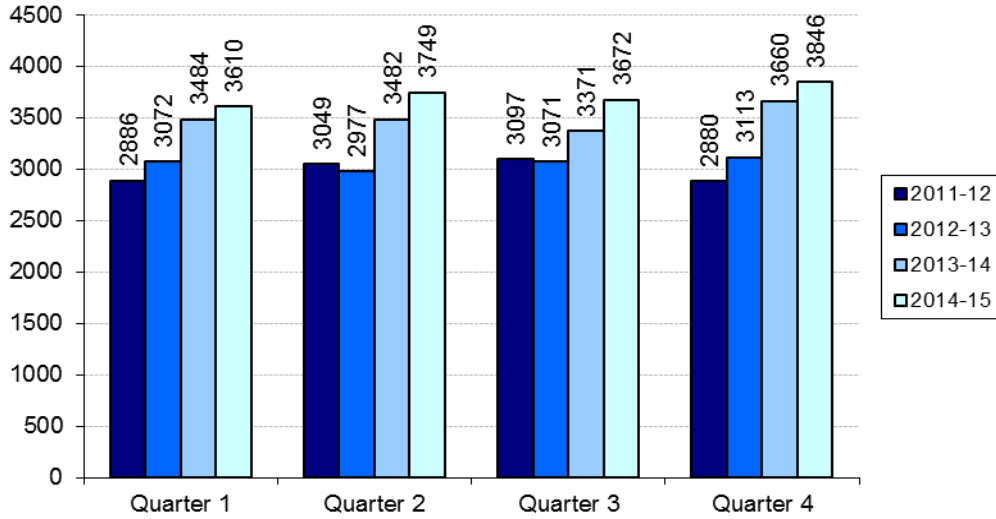

CHILDREN'S COURT OF VICTORIA

COURT PERFORMANCE

CHILD PROTECTION CASES

Cases initiated, 2011/12 – 2014/15

Cases finalised, 2011/12 – 2014/15

Clearance rate, 2011/12 – 2014/15