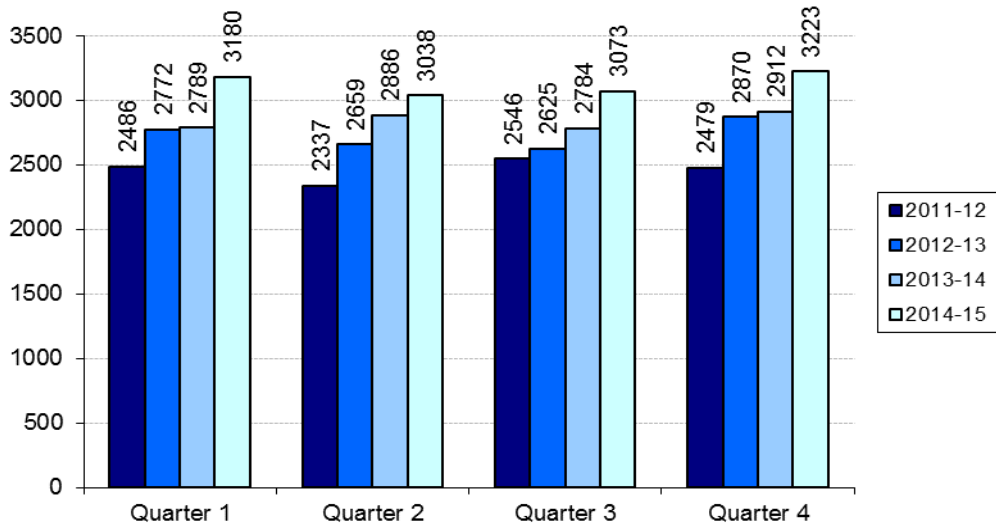

CHILDREN'S COURT OF VICTORIA

COURT PERFORMANCE

CHILD PROTECTION CASES

Cases initiated, 2011/12 – 2014/15

Cases finalised, 2011/12 – 2014/15

Clearance rate, 2011/12 – 2014/15