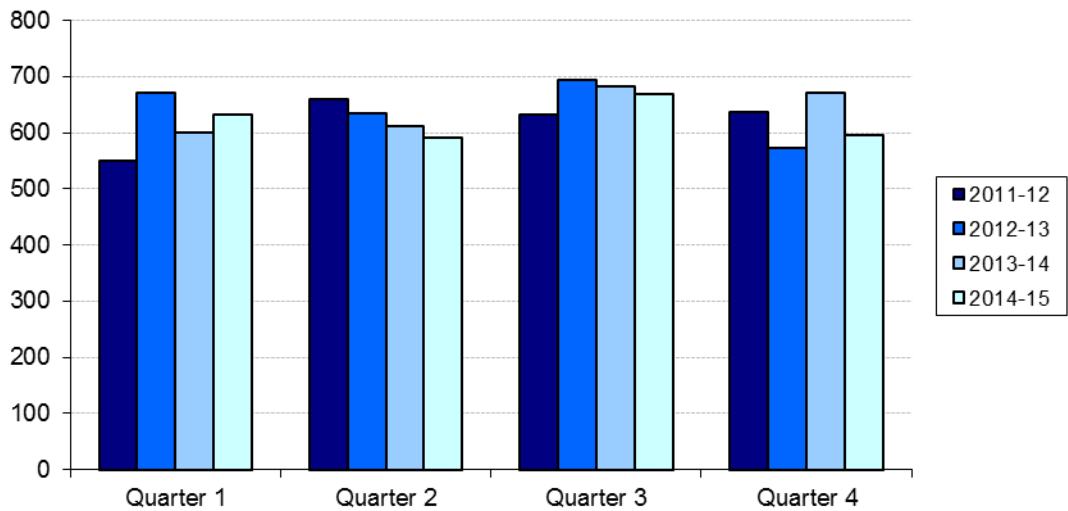

CHILDREN'S COURT OF VICTORIA

COURT PERFORMANCE

INTERVENTION ORDER CASES (FAMILY VIOLENCE & PERSONAL SAFETY)

Cases initiated 2011/12 – 2014/15

Cases finalised 2011/12 – 2014/15

Clearance rate 2011/12 – 2014/15