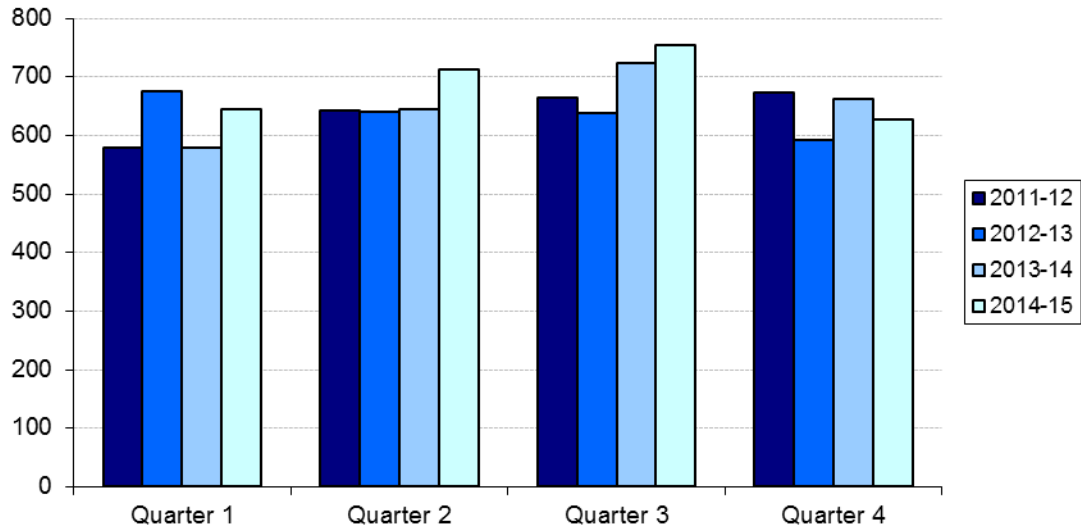

CHILDREN'S COURT OF VICTORIA

COURT PERFORMANCE

INTERVENTION ORDER CASES (FAMILY VIOLENCE & PERSONAL SAFETY)

Cases initiated 2011/12 – 2014/15

Cases finalised 2011/12 – 2014/15

Clearance rate 2011/12 – 2014/15